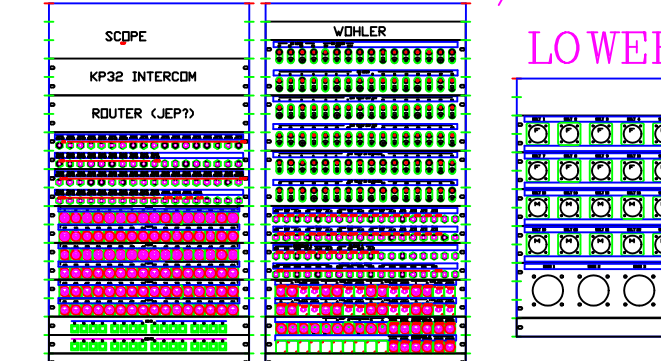

HD-2AUDIO I/O