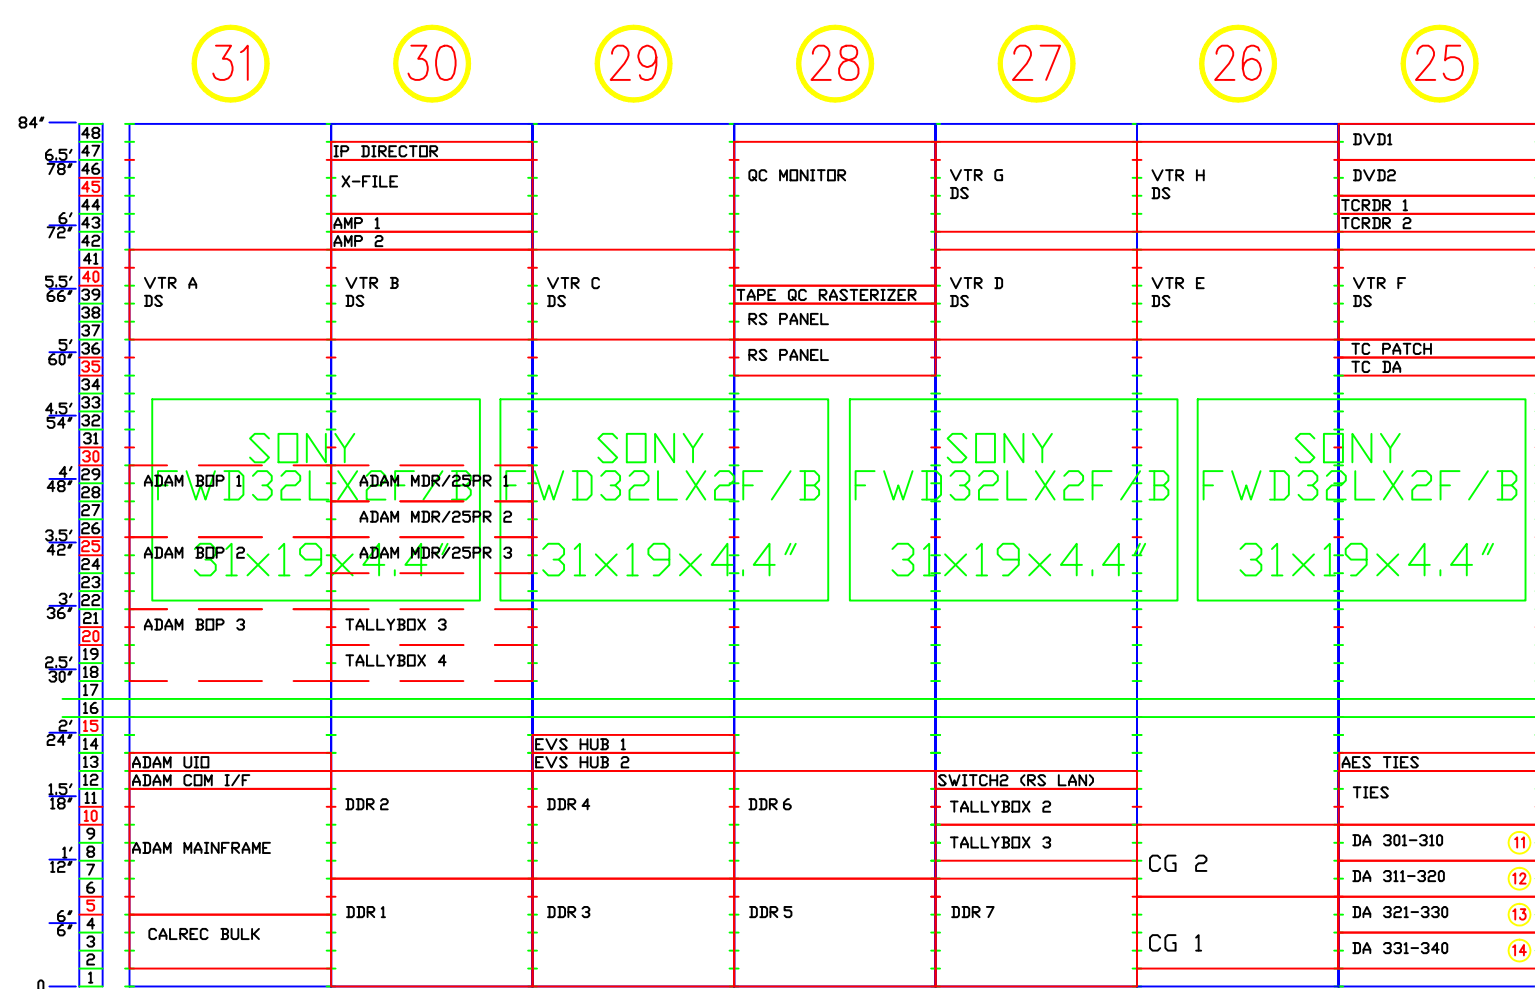

## BS2 SPLIT RACKS

ALL EQUIPMENT FACING INTO ROOM

## BS2 TX STREETSIDE

AS SEEN STANDING IN FRONT OF RACKS